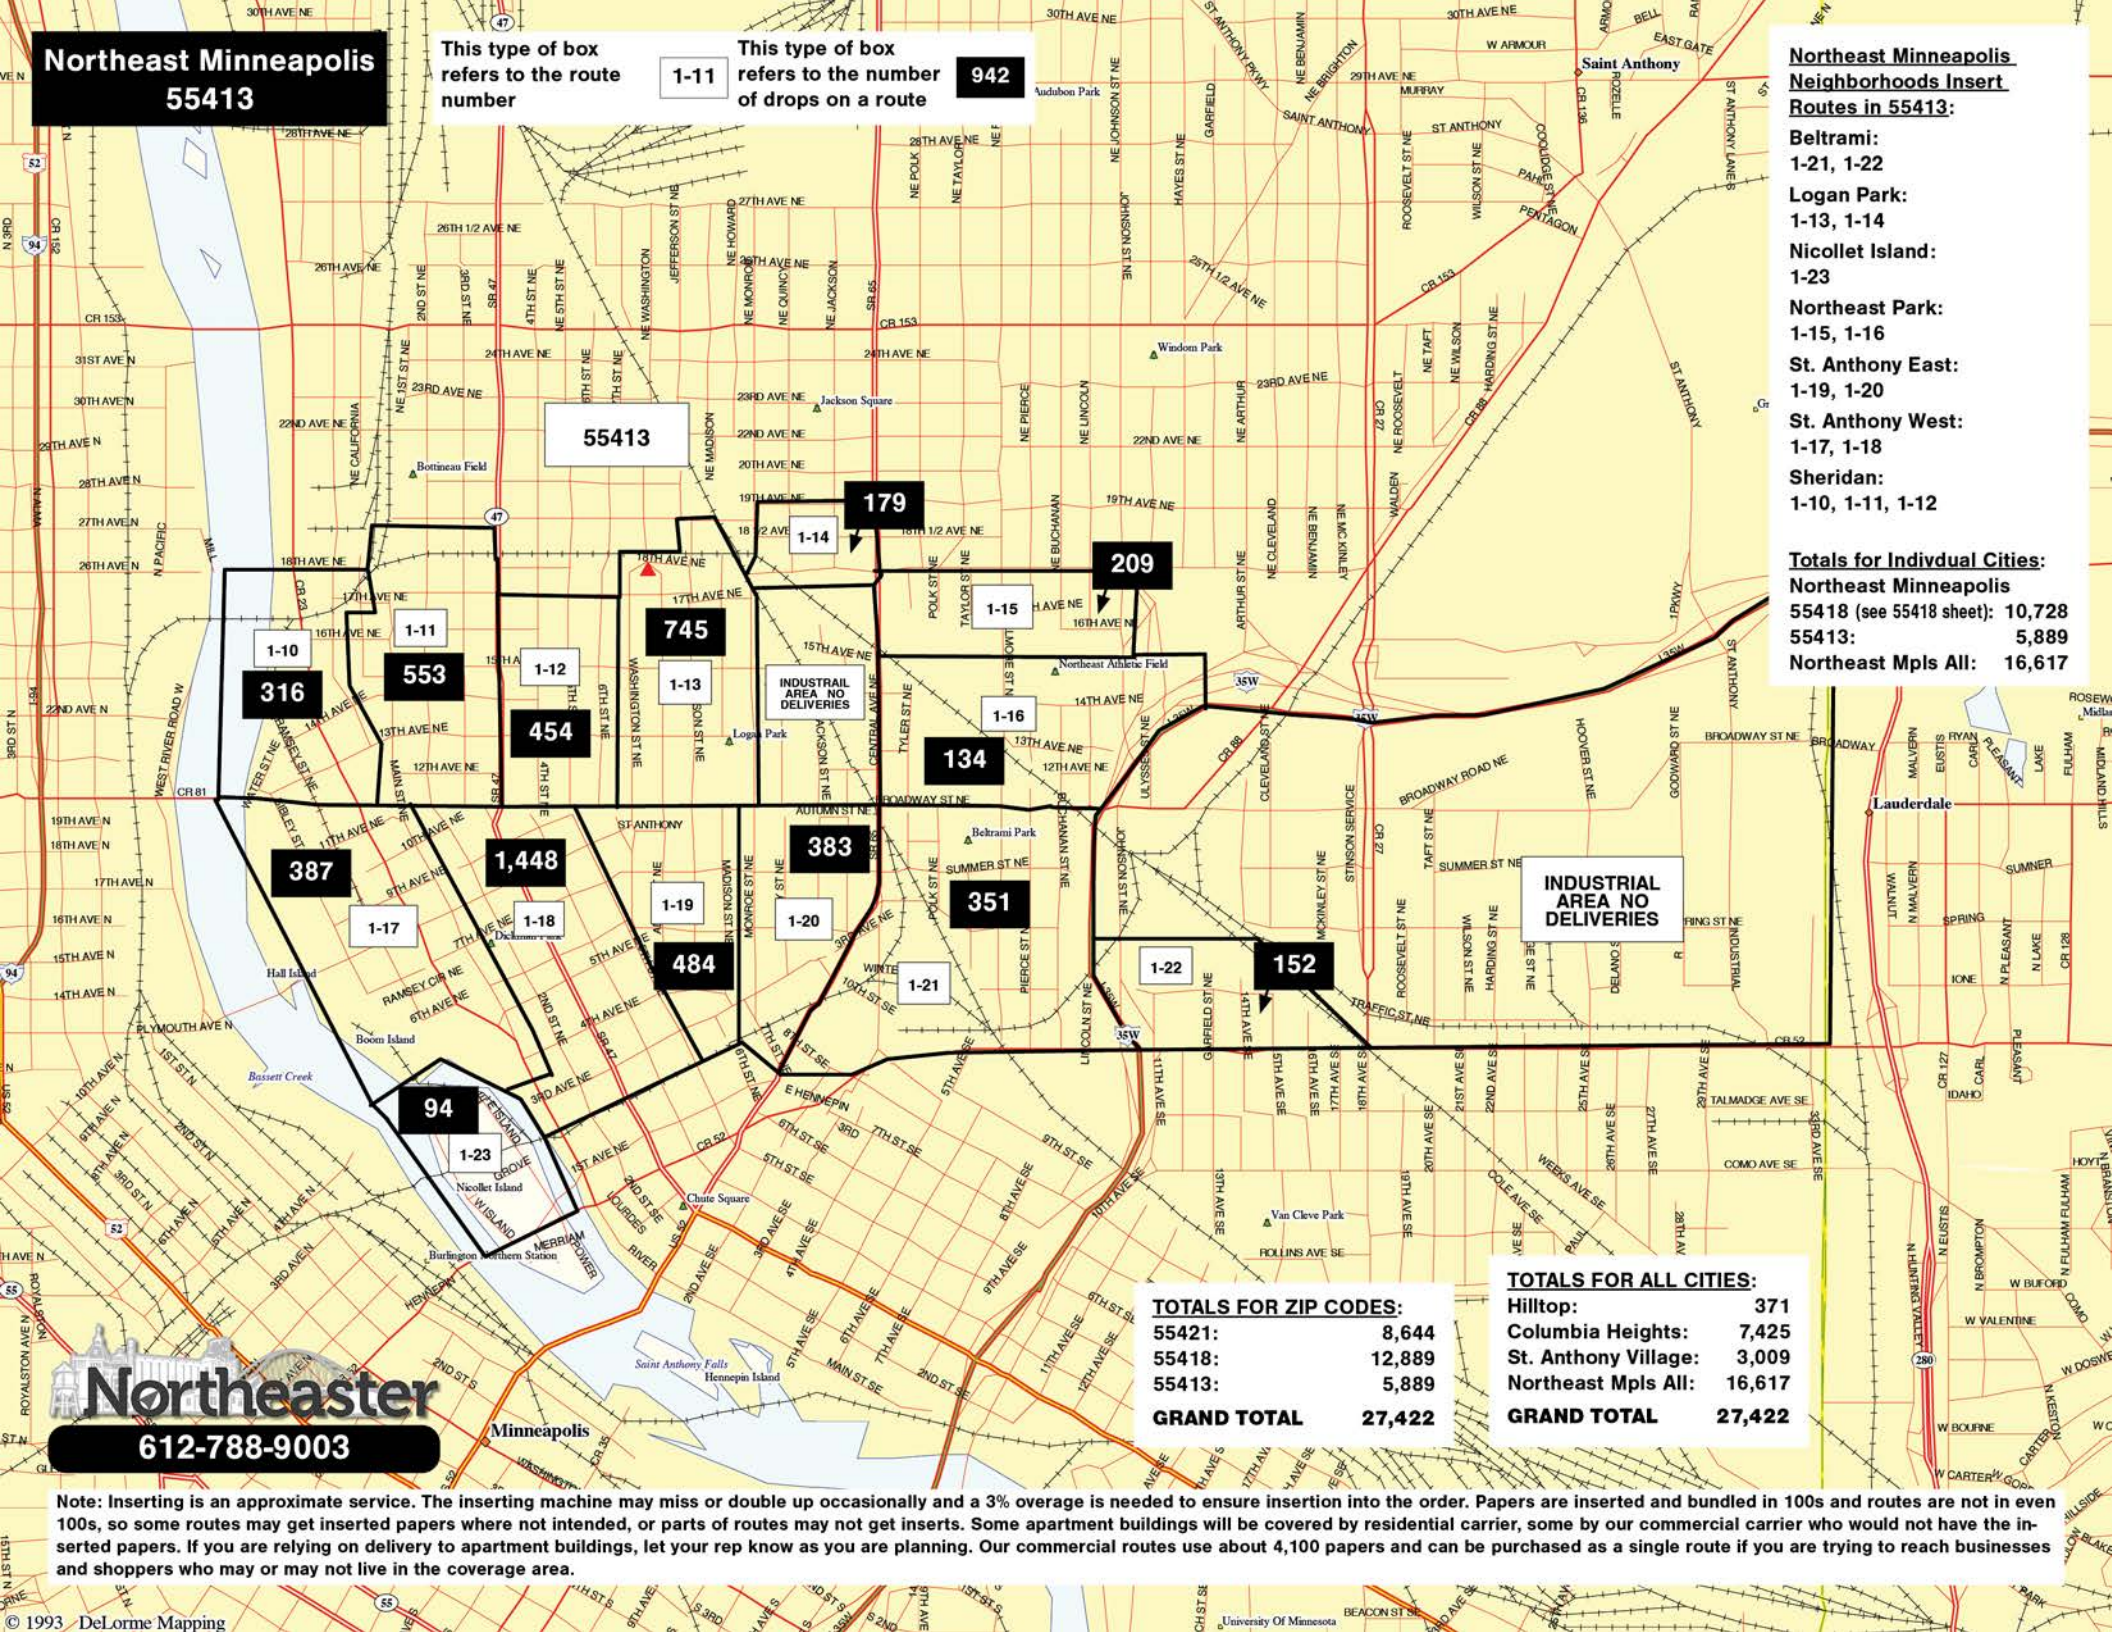

TOTALS FOR ALL CITIES:

Hilltop:	371
Columbia Heights:	7,425
St. Anthony Village:	3,009
Northeast Mpls All:	16,617
GRAND TOTAL	27,422

Northeast Minneapolis
55413

This type of box refers to the route number

1-11

This type of box refers to the number of drops on a route

942

Northeast Minneapolis Neighborhoods Insert Routes in 55413:

- Beltrami:** 1-21, 1-22
- Logan Park:** 1-13, 1-14
- Nicollet Island:** 1-23
- Northeast Park:** 1-15, 1-16
- St. Anthony East:** 1-19, 1-20
- St. Anthony West:** 1-17, 1-18
- Sheridan:** 1-10, 1-11, 1-12

Totals for Individual Cities:
Northeast Minneapolis
 55418 (see 55418 sheet): 10,728
 55413: 5,889
Northeast Mpls All: 16,617

INDUSTRIAL AREA NO DELIVERIES

INDUSTRIAL AREA NO DELIVERIES

TOTALS FOR ZIP CODES:

55421:	8,644
55418:	12,889
55413:	5,889
GRAND TOTAL	27,422

TOTALS FOR ALL CITIES:

Hilltop:	371
Columbia Heights:	7,425
St. Anthony Village:	3,009
Northeast Mpls All:	16,617
GRAND TOTAL	27,422

Northeaster
612-788-9003